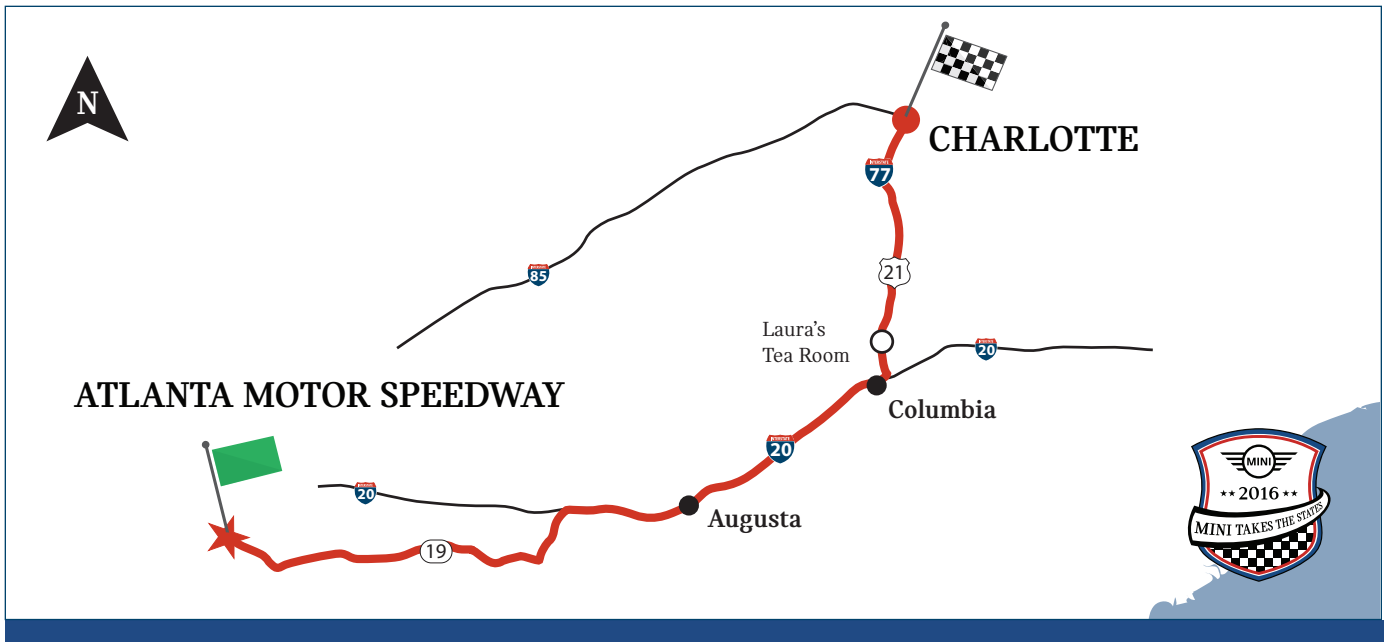

Our Track to Track adventure continues as we gather this morning at Charlotte Motor Speedway.

Sign up for IHG® Rewards Club and earn travel rewards at over 5,000 InterContinental Hotels Group locations.

ATLANTA MOTOR SPEEDWAY TO CHARLOTTE, NC.

MAP LINK: <https://goo.gl/maps/KKvTZ7ZtPtN2>

START: Atlanta Motor Speedway, 1500 Tara Pl., Hampton, GA 30228

Exit Speedway and turn left onto Lower Woolsey Rd.

1.2 miles turn right onto US-19/US-41.

200 feet turn right onto Greene St./GA-16

17 miles turn right on Jefferson Ave.

440 feet turn left at 1st cross street onto GA-16 — In 1.2 miles stay right to continue on GA-16

26 miles turn left onto GA-16/Broad St.

10 miles Stop in Ridgeway, SC — MINI Takes the Ridge at Laura's Tea Room.

Head North on US-21/Palmer St

20 miles turn right onto US-21/Catawba River Rd.;

1.4 miles turn left onto US-21 N

24 miles turn right on I-77 N