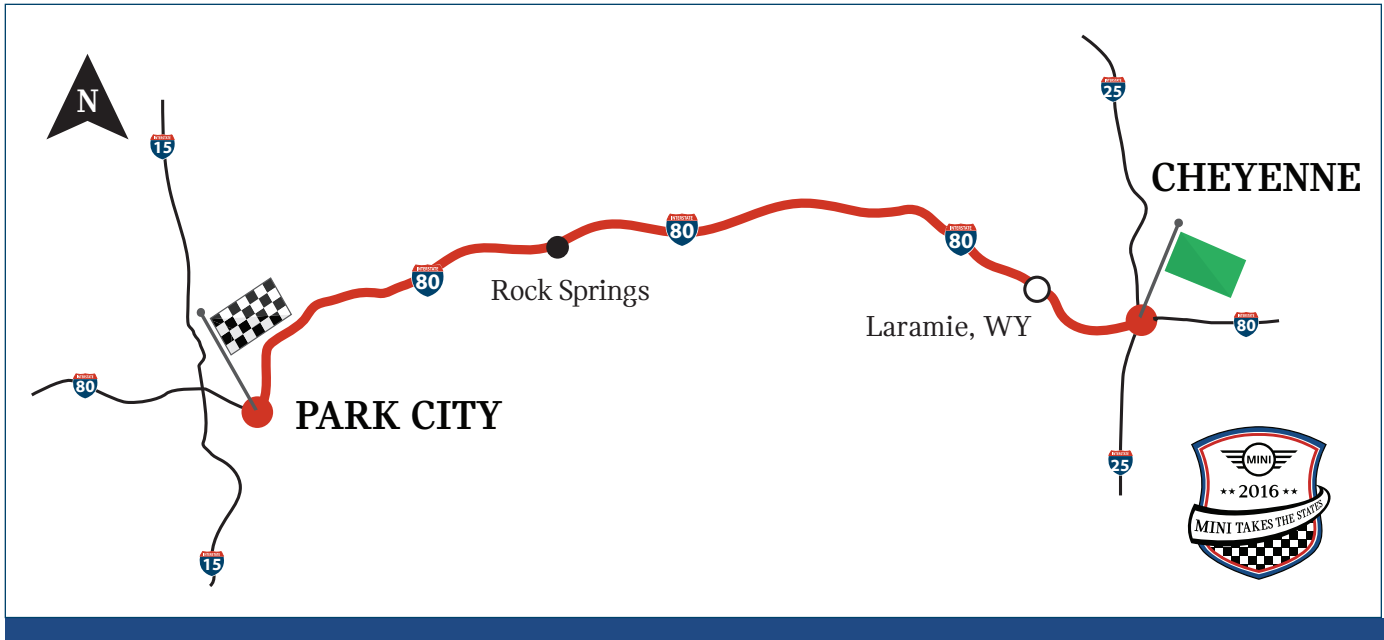

TOMORROW'S RISE & SHINE.

Rocky Mountain Raceways
6555 W 2100 S
West Valley City, UT 84128

TIME: 7:30 AM – 9:00 AM

PARKING: Free.

PETS: Welcome. Must be leashed.

SPONSOR: MINI of Murray. This morning's coffee is brought to you by East Penn.

Demolition derbies, mud-o-cross, oval and drag. This racing venue hosts them all!

Sign up for IHG® Rewards Club and earn travel rewards at over 5,000 InterContinental Hotels Group locations.

Find the closest Shell station and fill up with Shell V-Power® NiTRO+ Premium Gasoline by downloading the Fuel Rewards® App.

CHEYENNE, WI TO PARK CITY, UT.

MAP LINK: <https://goo.gl/maps/Dp8yUYTEH2u>

START: Cheyenne Depot Plaza, 121 W 15th St,
Suite 300, Cheyenne, WY 82001

Exit left out of Depot Square onto Lincoln Way

2.4 miles use right lane to take I-80 West

46.5 miles take exit 311 for WY-130

.3 mile turn right onto Wy-130/Wy-230

.3 mile turn left onto Garfield

Stop in at the Territorial Prison and look around!

Turn right out of the Territorial Prison onto Snowy
Range Rd.