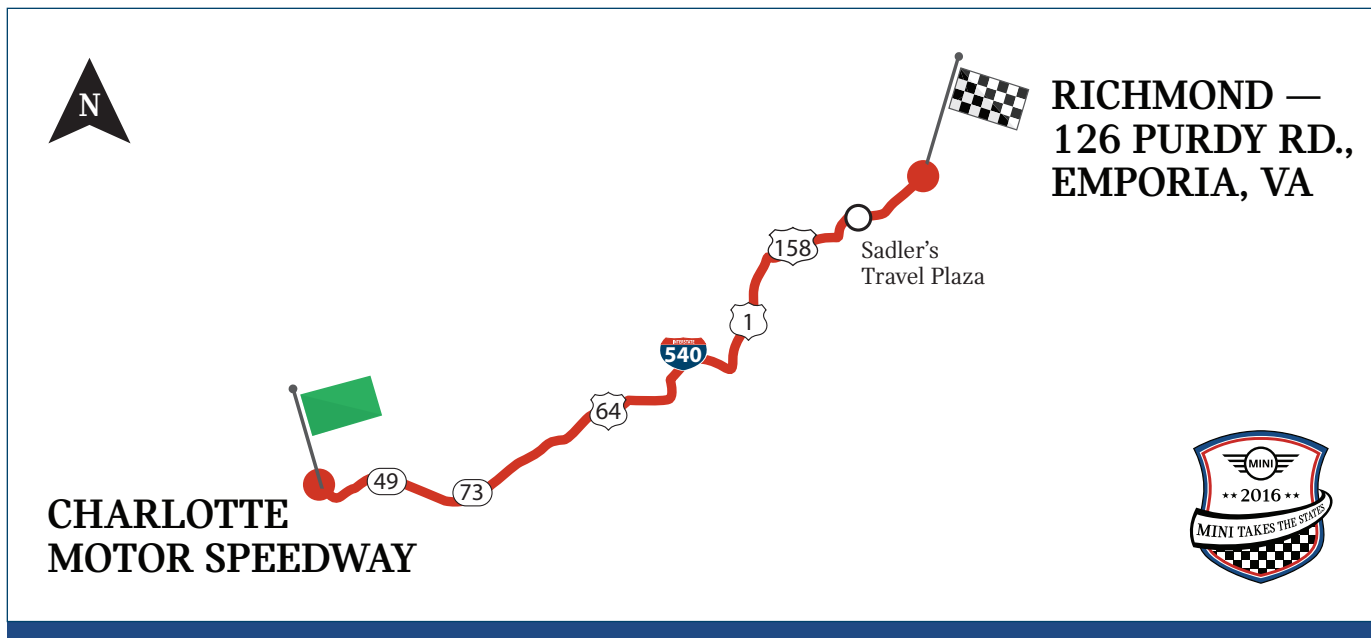

CHARLOTTE MOTOR SPEEDWAY TO RICHMOND, VA.

MAP LINK: <https://goo.gl/maps/35CYhKoGseS2>

START: Charlotte Motor Speedway, 5555 Concord Pkwy South, Concord, NC 28027

Exit Speedway & turn right on Morehead Rd

2.1 miles turn left on NC-49

14 miles take ramp to NC-73 — Turn left on NC-73

15 miles turn left on Main St.

.2 miles turn right onto US-52

1 mile use left two lanes onto NC-24E/NC-27

2 miles turn right onto Main St./NC-24

18 miles turn left onto NC-134/Main St

2 miles stay right onto Okeewermee Star Rd. — Then in 3 miles turn right onto Okeewermee Star Rd. (hard right turn)

5.5 miles turn left onto US-220/Main St

1 mile slight right onto Dover Rd.

8 miles turn right onto NC-705

4.3 miles turn left onto Howard Mill Rd — then in 3.5 miles slight left to stay on Howard Mill Rd.

3 miles turn right onto Short Cut Rd

25.5 miles turn left onto NC-87/NC 902

1 mile turn right onto US-64/West St

.5 mile at traffic circle, take 2nd exit to continue straight onto US-64 — Then in 2.7 miles keep right at fork to US 64 E

13.5 miles use right lane to take NC-540/Triangle

Expy to NC-147/Durham/Interstate 540 TOLL ROAD — In 8 miles keep left to continue on NC-540 E

16 miles use right two lanes to take exit 16 to US-1 N toward Wake Forest

36.5 miles take Warrenton Rd Exit — turn right on Warrenton Rd — then in .8 mile slight right to stay on Warrenton Rd.