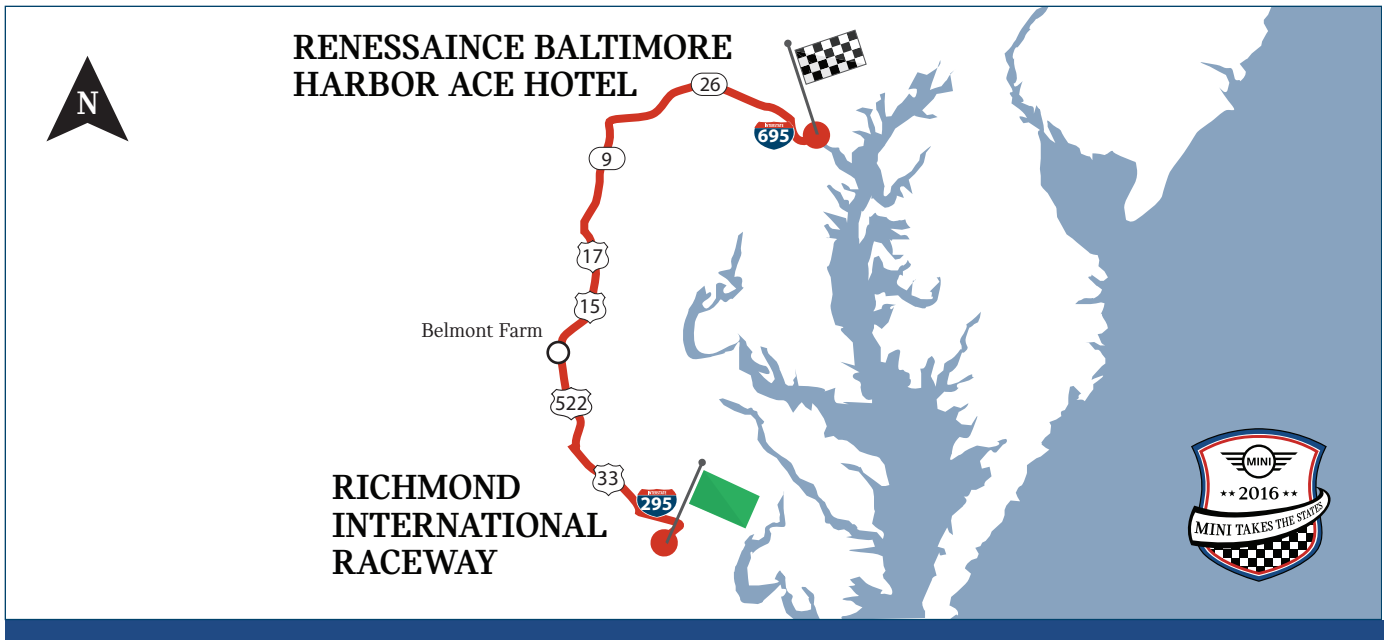

TONIGHT'S EVENT.

B & O Railroad Museum
901 West Pratt St.
Baltimore, MD 21223

Located in the center of Baltimore, this complex includes Camden Yards Oriole Park (home of the Baltimore Orioles baseball team) and M&T Stadium (home of the Baltimore Ravens football team).

RICHMOND INTERNATIONAL RACEWAY TO BALTIMORE, MD.

MAP LINK: <https://goo.gl/maps/CEMnxFZa14T2>

**START: Richmond International Raceway,
600 East Laburnum Ave., Richmond, VA 23222**

Exit Speedway — turn left onto Richmond Henrico Pkwy/Meadowbridge Rd

5 miles turn left onto Ste Rte 751

1.5 miles turn left onto VA-9

1 mile slight right onto State Rte 671

7.5 miles turn right onto US-340

17 miles take exit 12A-12B to US-15 N toward Gettysburg

3.5 miles Use Right lanes to take Exit 17 for MD-26 toward MD-194/Libertytown